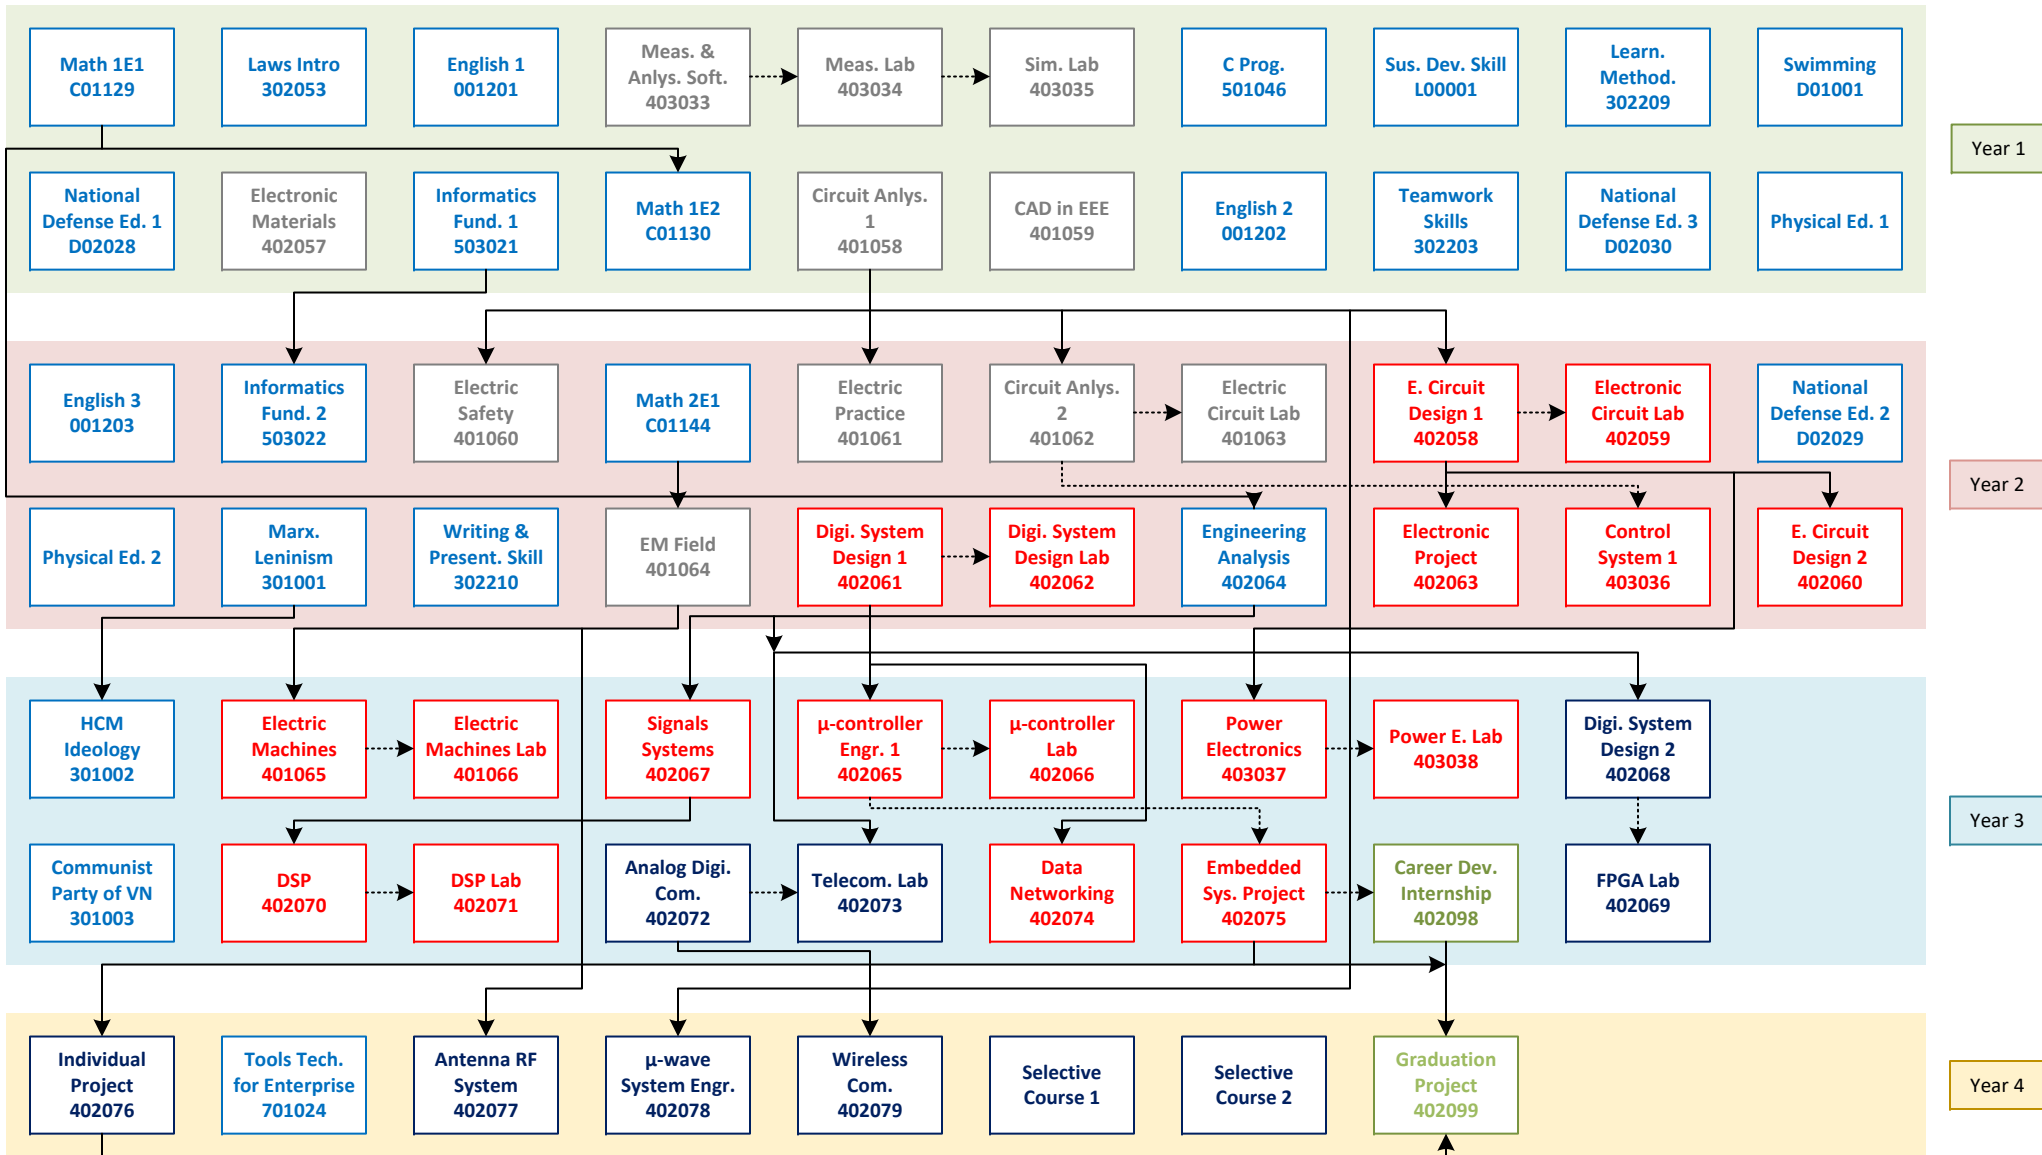

BACHELOR DEGREE PROGRAM IN ELECTRONICS AND TELECOMMUNICATIONS ENGINEERING

GENERAL KNOWLEDGE

CORE COURSES

SPECIALIZED FUNDAMENTAL COURSES

SPECIALIZED ADVANCED COURSES

SPECIALIZED GRADUATION

Pre-requisite

Co-requisite

Key